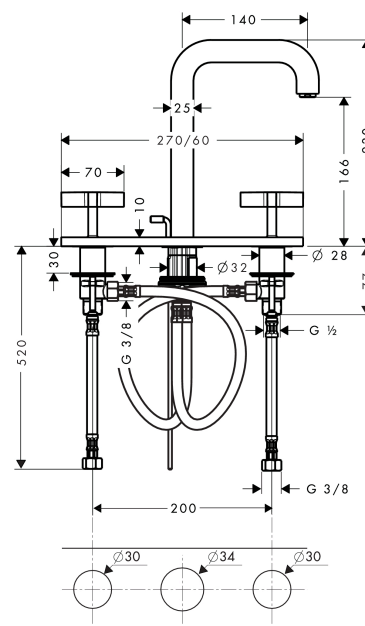

AXOR Citterio

3-hole basin mixer 170 with spout 140 mm, cross handles, plate and pop-up waste set

Surfaces: **Chrome** Article Number: **39134000**

Description

product features

- consists of: 3-hole basin mixer, waste set
- ComfortZone 170
- projection 140 mm
- normal spray
- flow rate at 3 bar: 5 l/min
- ceramic valves hot/ cold 180°
- suitable for continuous flow water heaters
- pop-up waste set G 1¼
- connection dimension: DN15
- for use only at flat, plain surfaces

Technology

Product image

Scale drawing

Flowchart